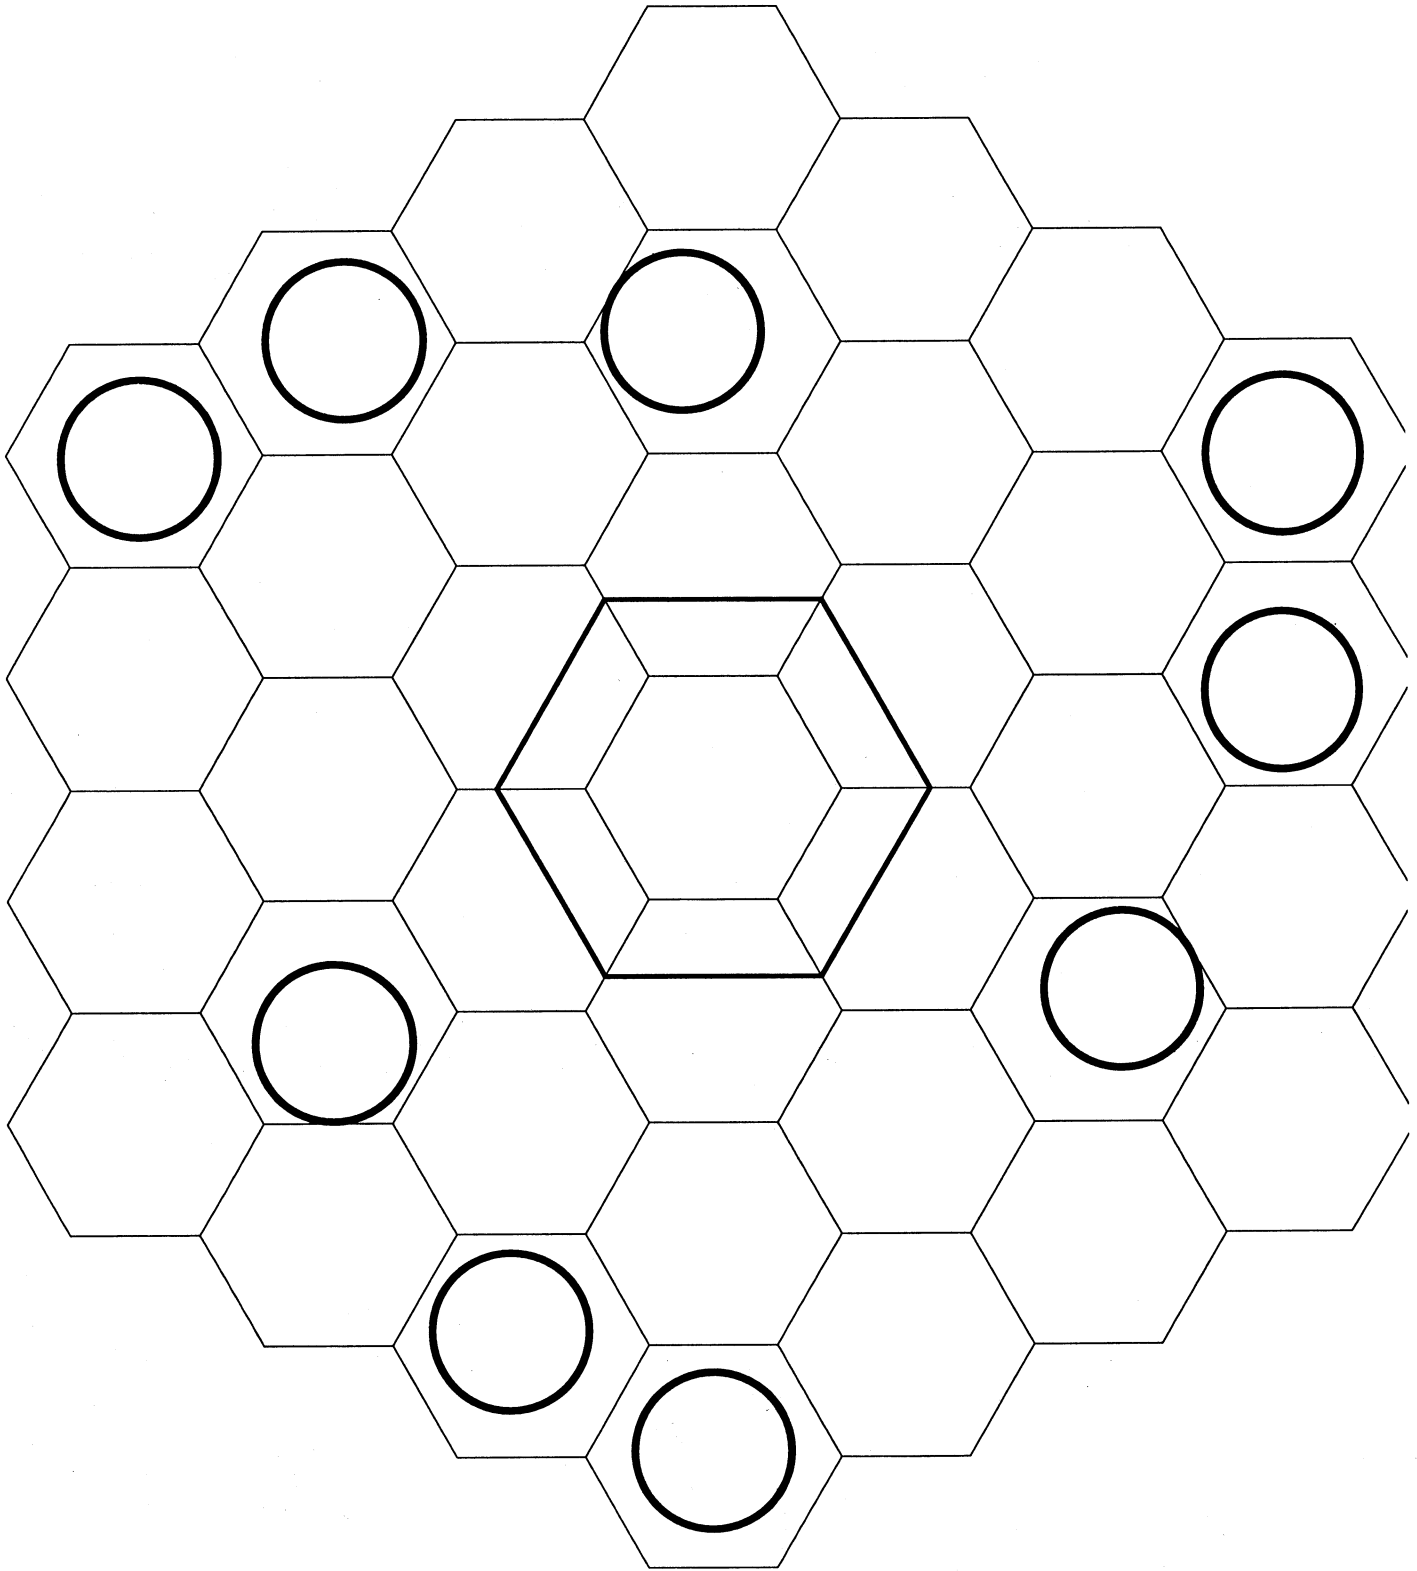

9 hole
Pupil Mask
For NIRC2

Drawn by: Peter Tuthill
Date: 25Nov2002
Aluminium
Dimensions: mm

Keck Pupil Mask

DRAWN BY: Peter Tuthill

DATE: 25Sep01

SCALE: 1:50

MATERIAL: Aluminum

9 Hole Golay (110cm holes)

18 hole
 Pupil Mask
 For NIRC2

Drawn by: Peter Tuthill
 Date: 25Nov2002
 Aluminium
 Dimensions: mm

Keck Pupil Mask

DRAWN BY: Peter Tuthill

DATE: 25Sep01

SCALE: 1:50

MATERIAL: Aluminum

18 Hole Golay (57cm holes)