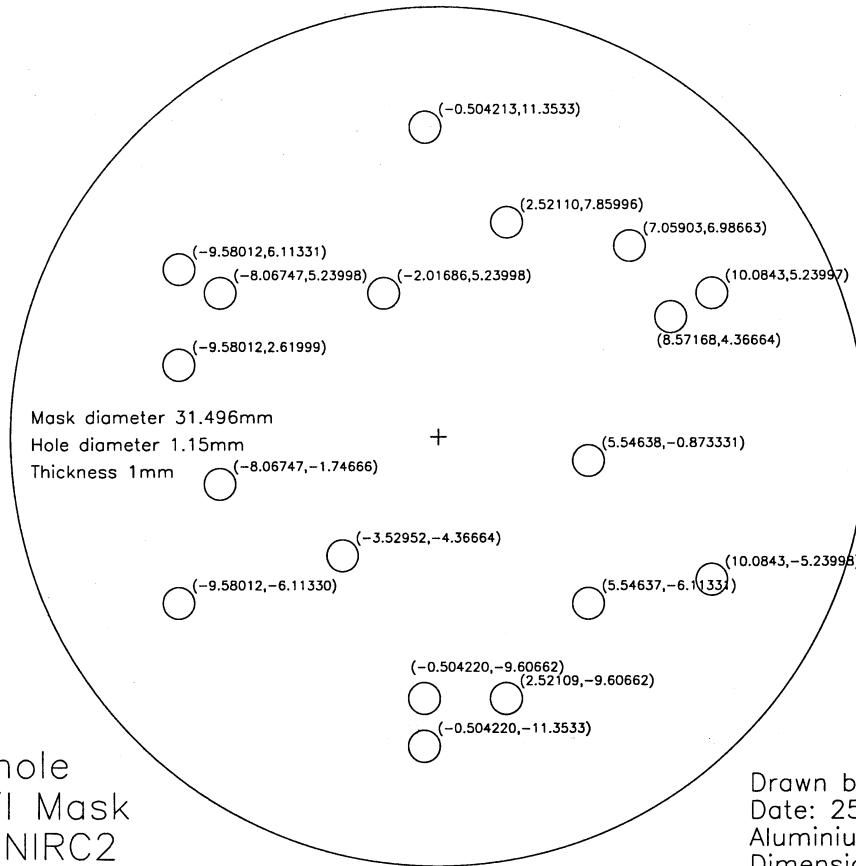

9 hole
Pupil Mask
For NIRC2

Drawn by: Peter Tuthill
Date: 25Nov2002
Aluminium
Dimensions: mm

Keck Pupil Mask

DRAWN BY: Peter Tuthill

DATE: 25Sep01

SCALE: 1:50

MATERIAL: Aluminum

9 Hole Golay (110cm holes)

18 hole
 Pupil Mask
 For NIRC2

Drawn by: Peter Tuthill
 Date: 25Nov2002
 Aluminium
 Dimensions: mm

Keck Pupil Mask

DRAWN BY: Peter Tuthill

DATE: 25Sep01

SCALE: 1:50

MATERIAL: Aluminum

18 Hole Golay (57cm holes)