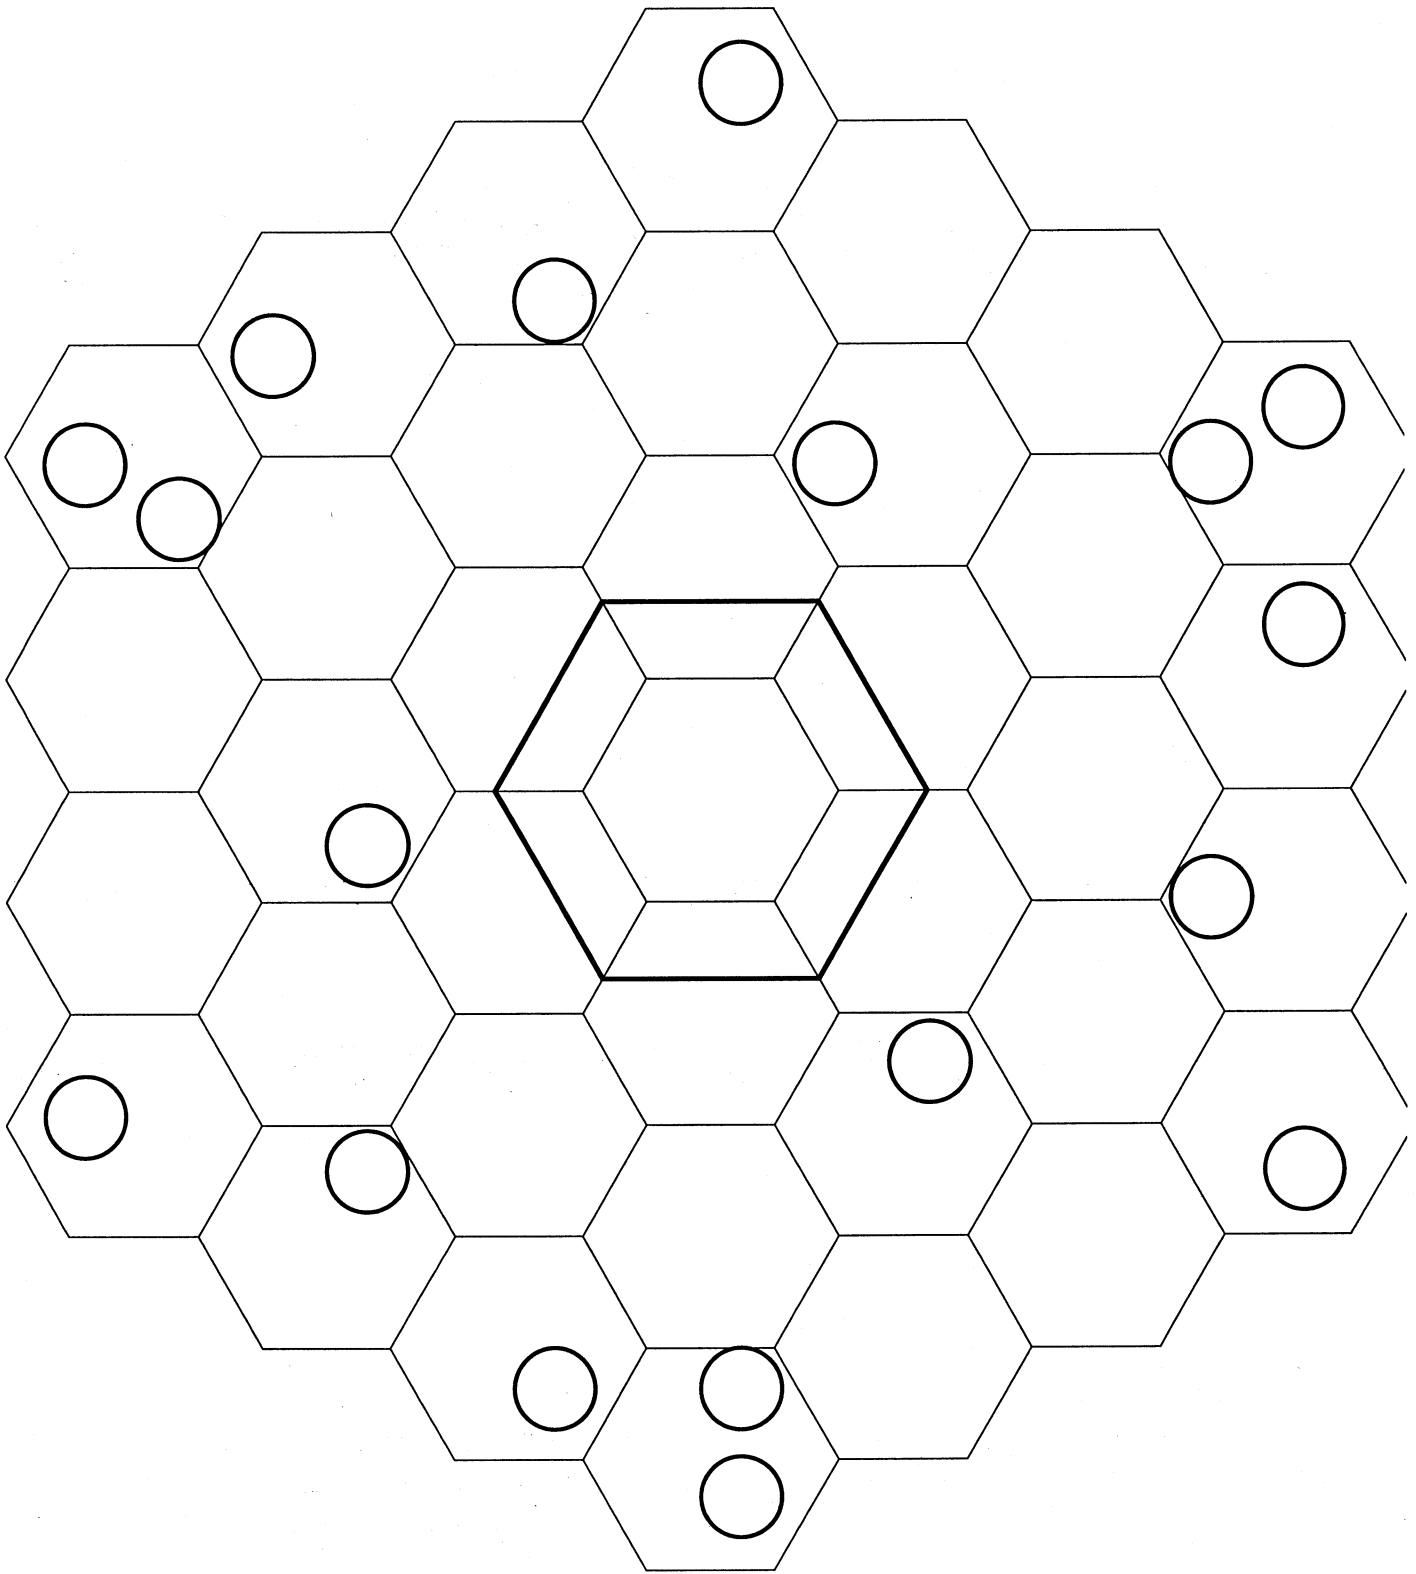

9 hole
Pupil Mask
For NIRC2

Drawn by: Peter Tuthill
Date: 25Nov2002
Aluminium
Dimensions: mm

Keck Pupil Mask

DRAWN BY: Peter Tuthill

DATE: 25Sep01

SCALE: 1:50

MATERIAL: Aluminum

9 Hole Golay (110cm holes)

18 hole
 Pupil Mask
 For NIRC2

Drawn by: Peter Tuthill
 Date: 25Nov2002
 Aluminium
 Dimensions: mm

Keck Pupil Mask

DRAWN BY: Peter Tuthill

DATE: 25Sep01

SCALE: 1:50

MATERIAL: Aluminum

18 Hole Golay (57cm holes)