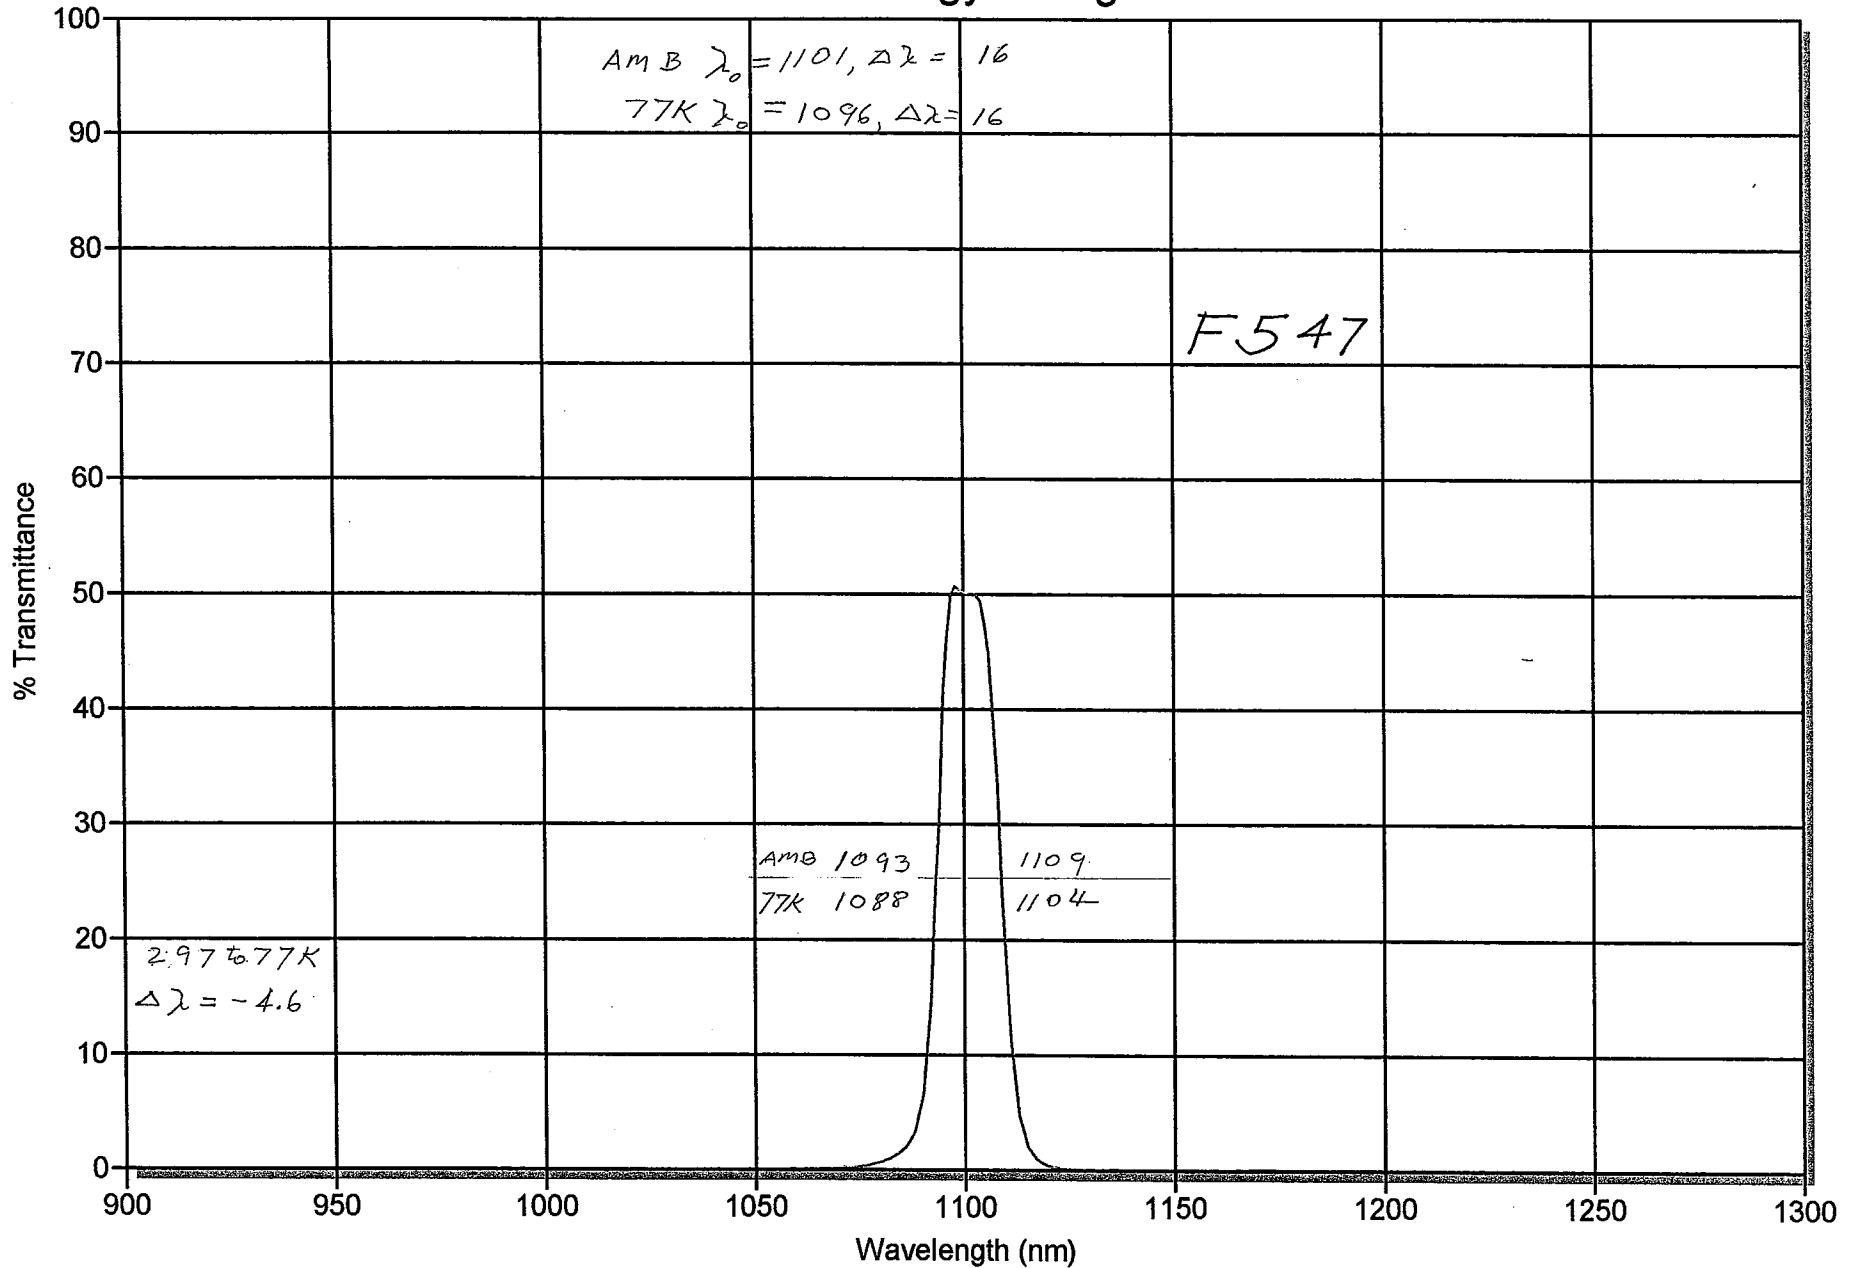

California Inst of Technology . Pa-gamma 31.75mm

California Inst of Technology . Pa-gamma 31.75mm