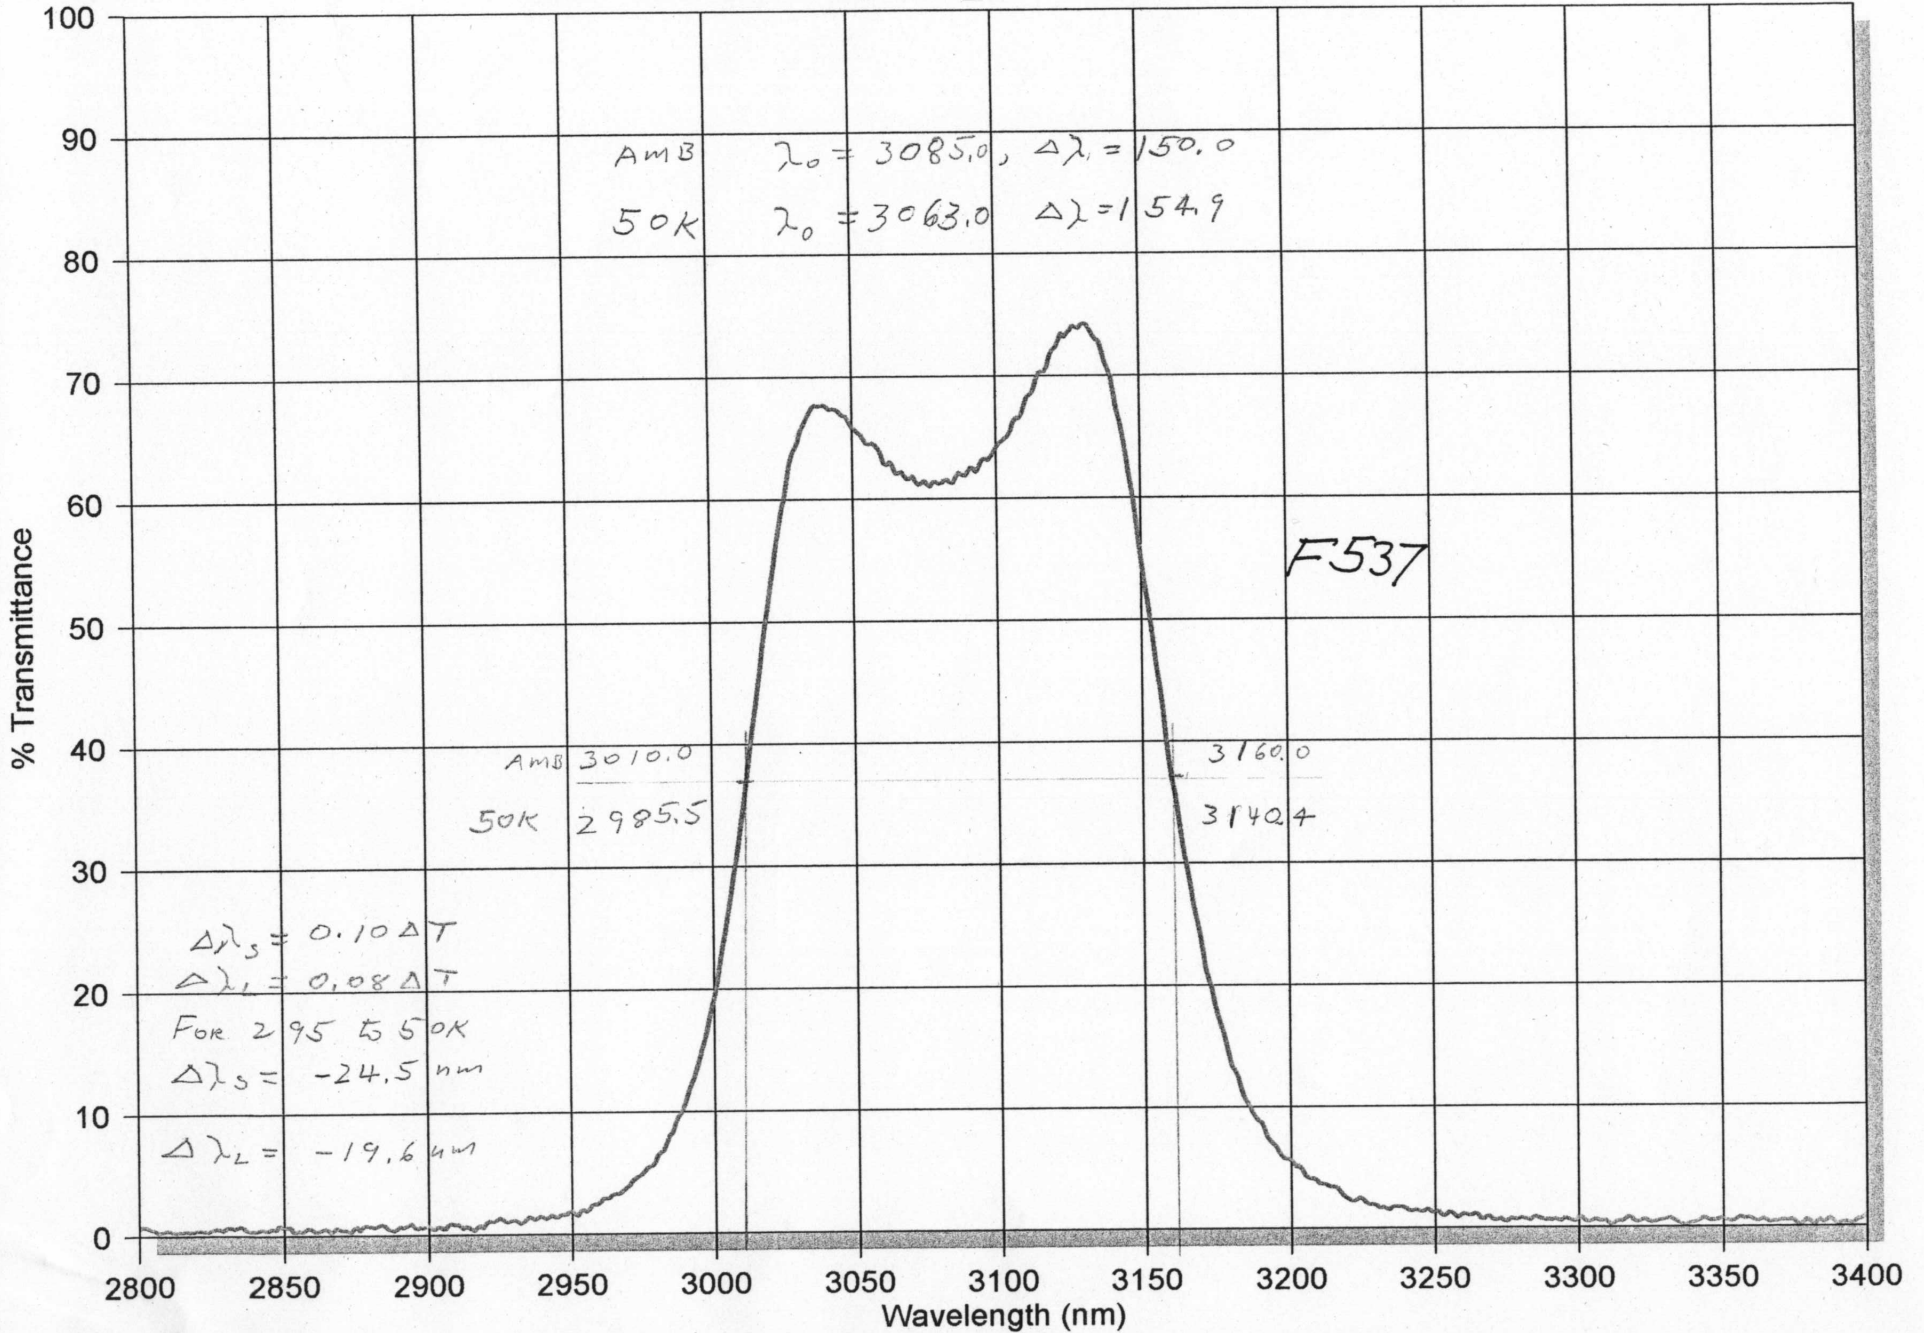

H2O ICE Filter Id 230802_3b. Order No 1007969

H2O ICE Filter Id 230802_3b. Order No 1007969