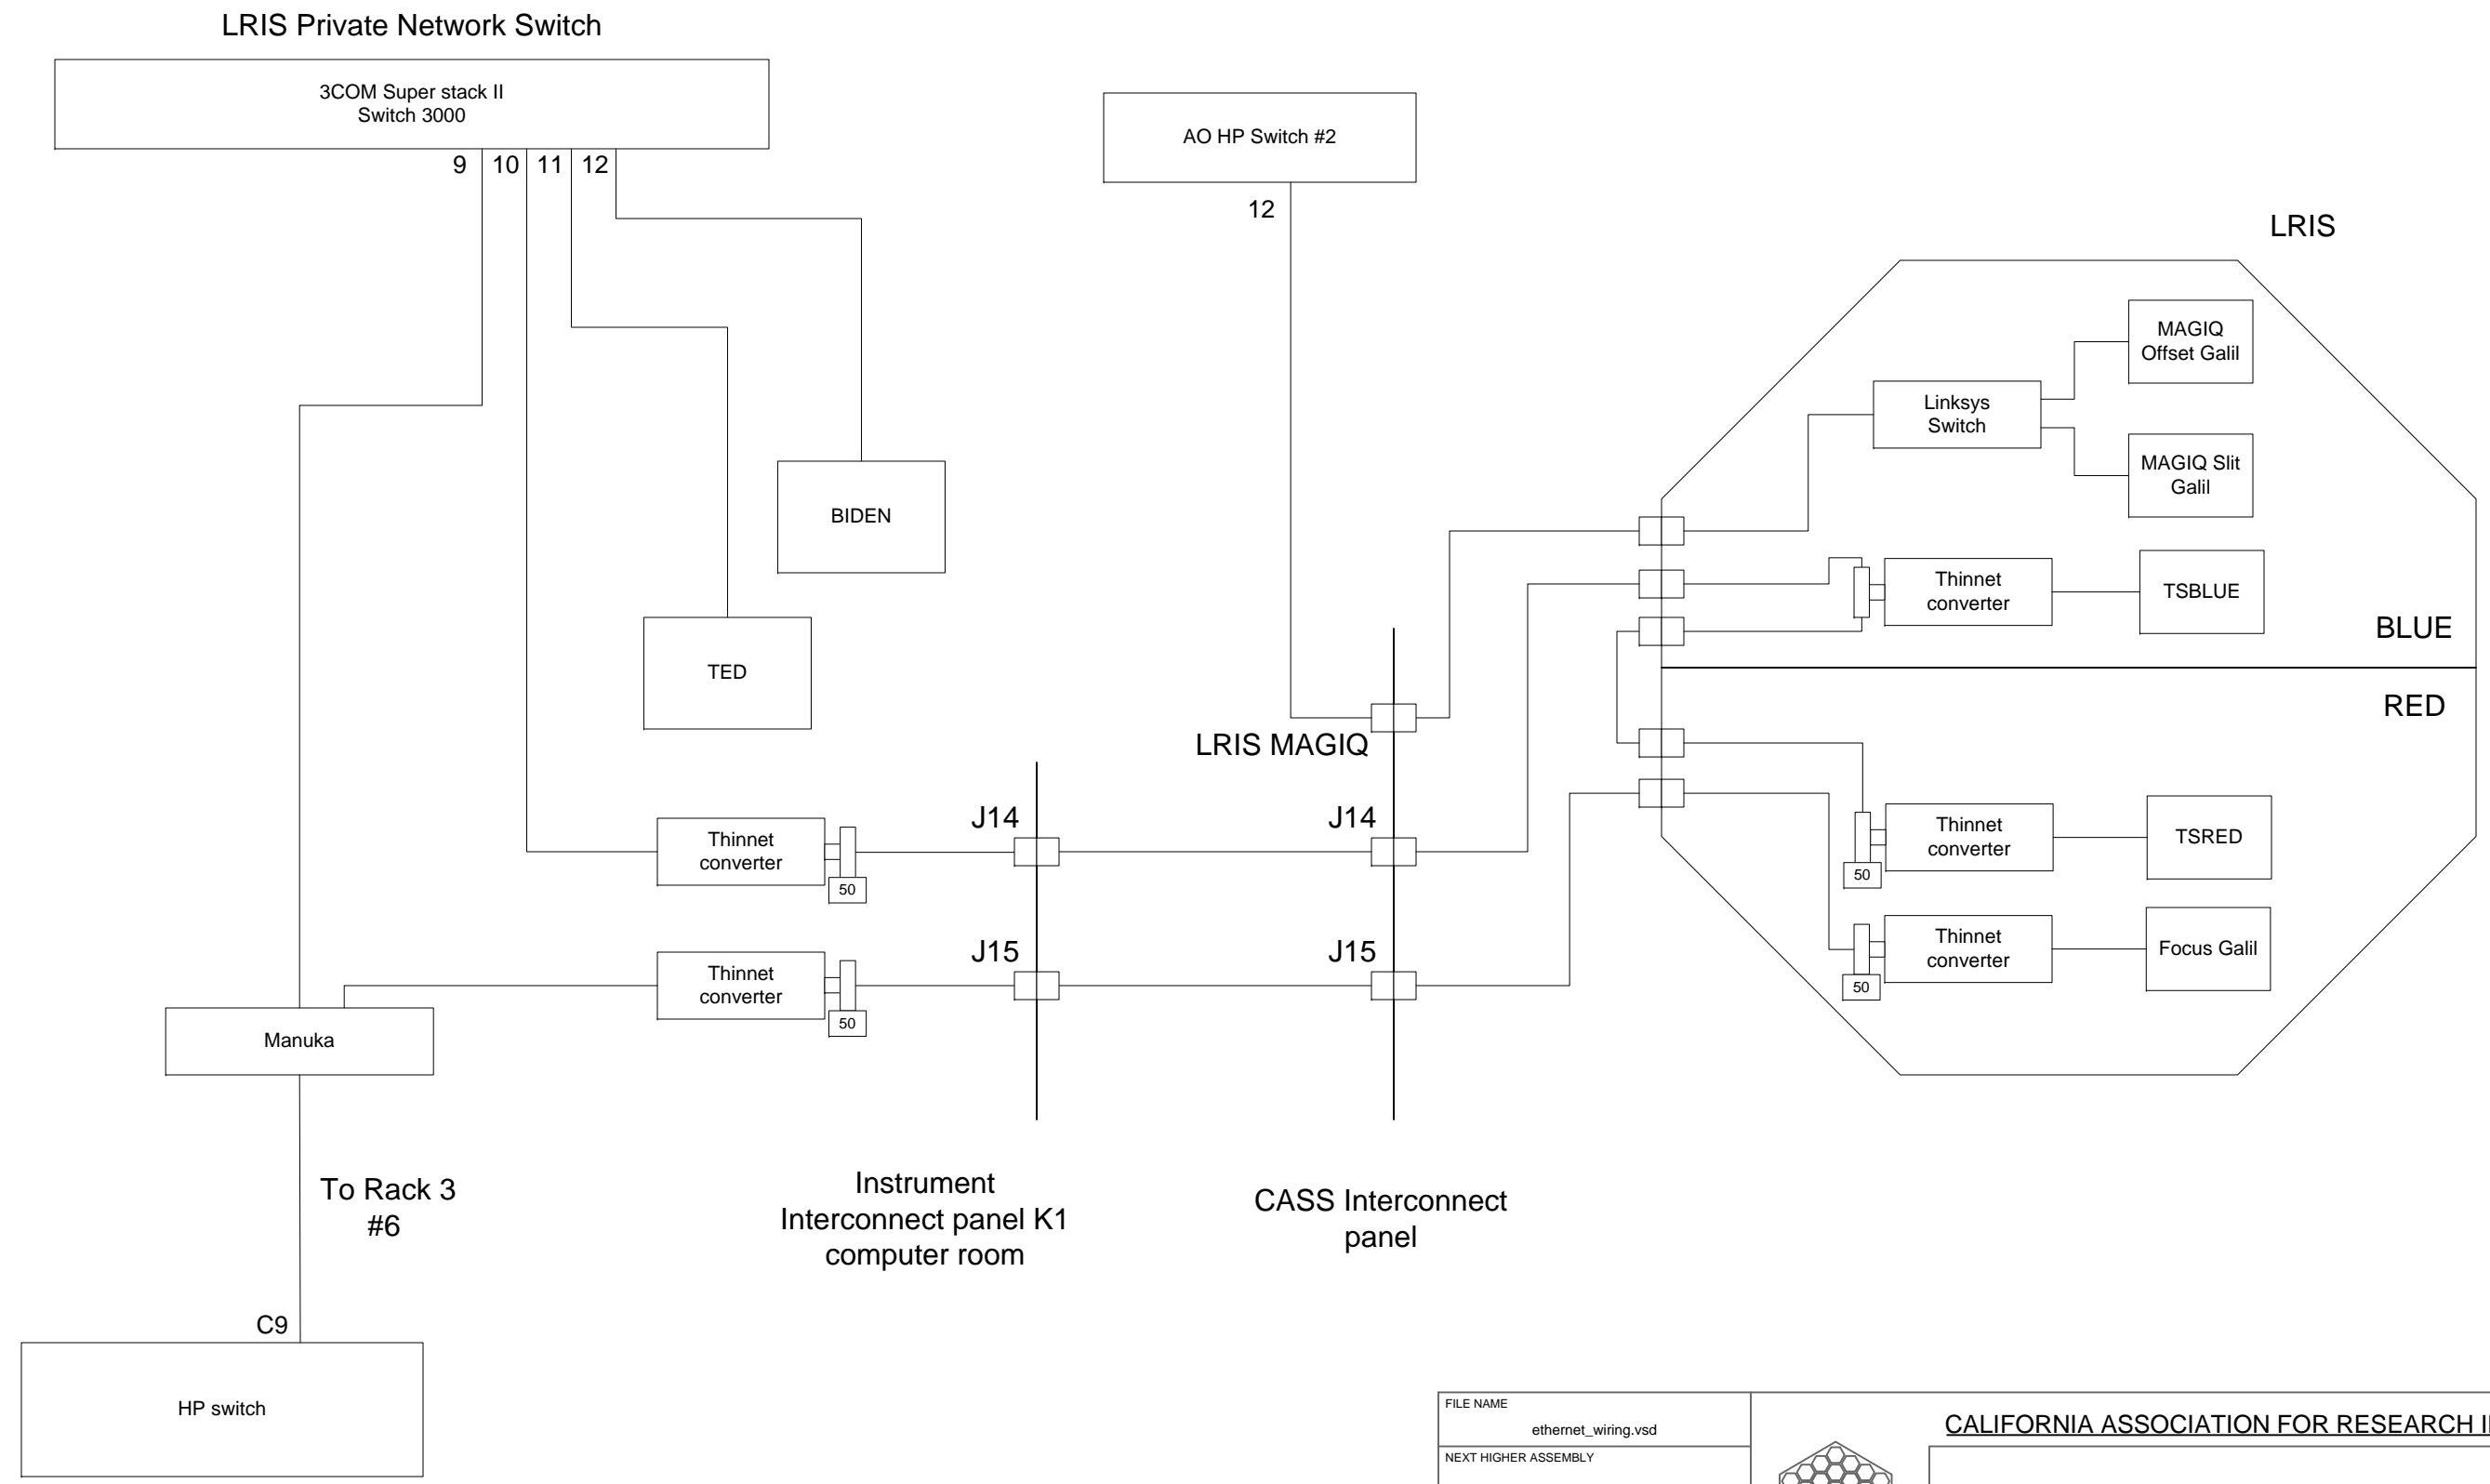

REVISIONS			
REV	DESCRIPTION	DATE	APPROVED
-	--	--	--

FILE NAME	ethernet_wiring.vsd
NEXT HIGHER ASSEMBLY	
BY / DATE	<i>dchan 9/27/2010</i>
CHECKED / DATE	
APPROVED / DATE	

CALIFORNIA ASSOCIATION FOR RESEARCH IN ASTRONOMY				
LRIS Ethernet Wiring in Telescope				
SIZE	DRAWING NUMBER	REVISION	SHEET	OF
B	XXX-XXX-XX	-	1	3

REVISIONS			
REV	DESCRIPTION	DATE	APPROVED
-	--	--	--

FILE NAME	ethernet_wiring.vsd
NEXT HIGHER ASSEMBLY	
BY / DATE	
CHECKED / DATE	<i>dchan 9/27/2010</i>
APPROVED / DATE	

CALIFORNIA ASSOCIATION FOR RESEARCH IN ASTRONOMY					
LRIS Ethernet Wiring on Deck					
SIZE	DRAWING NUMBER	REVISION	SHEET	OF	
B	XXX-XXX-XX	-	2	3	