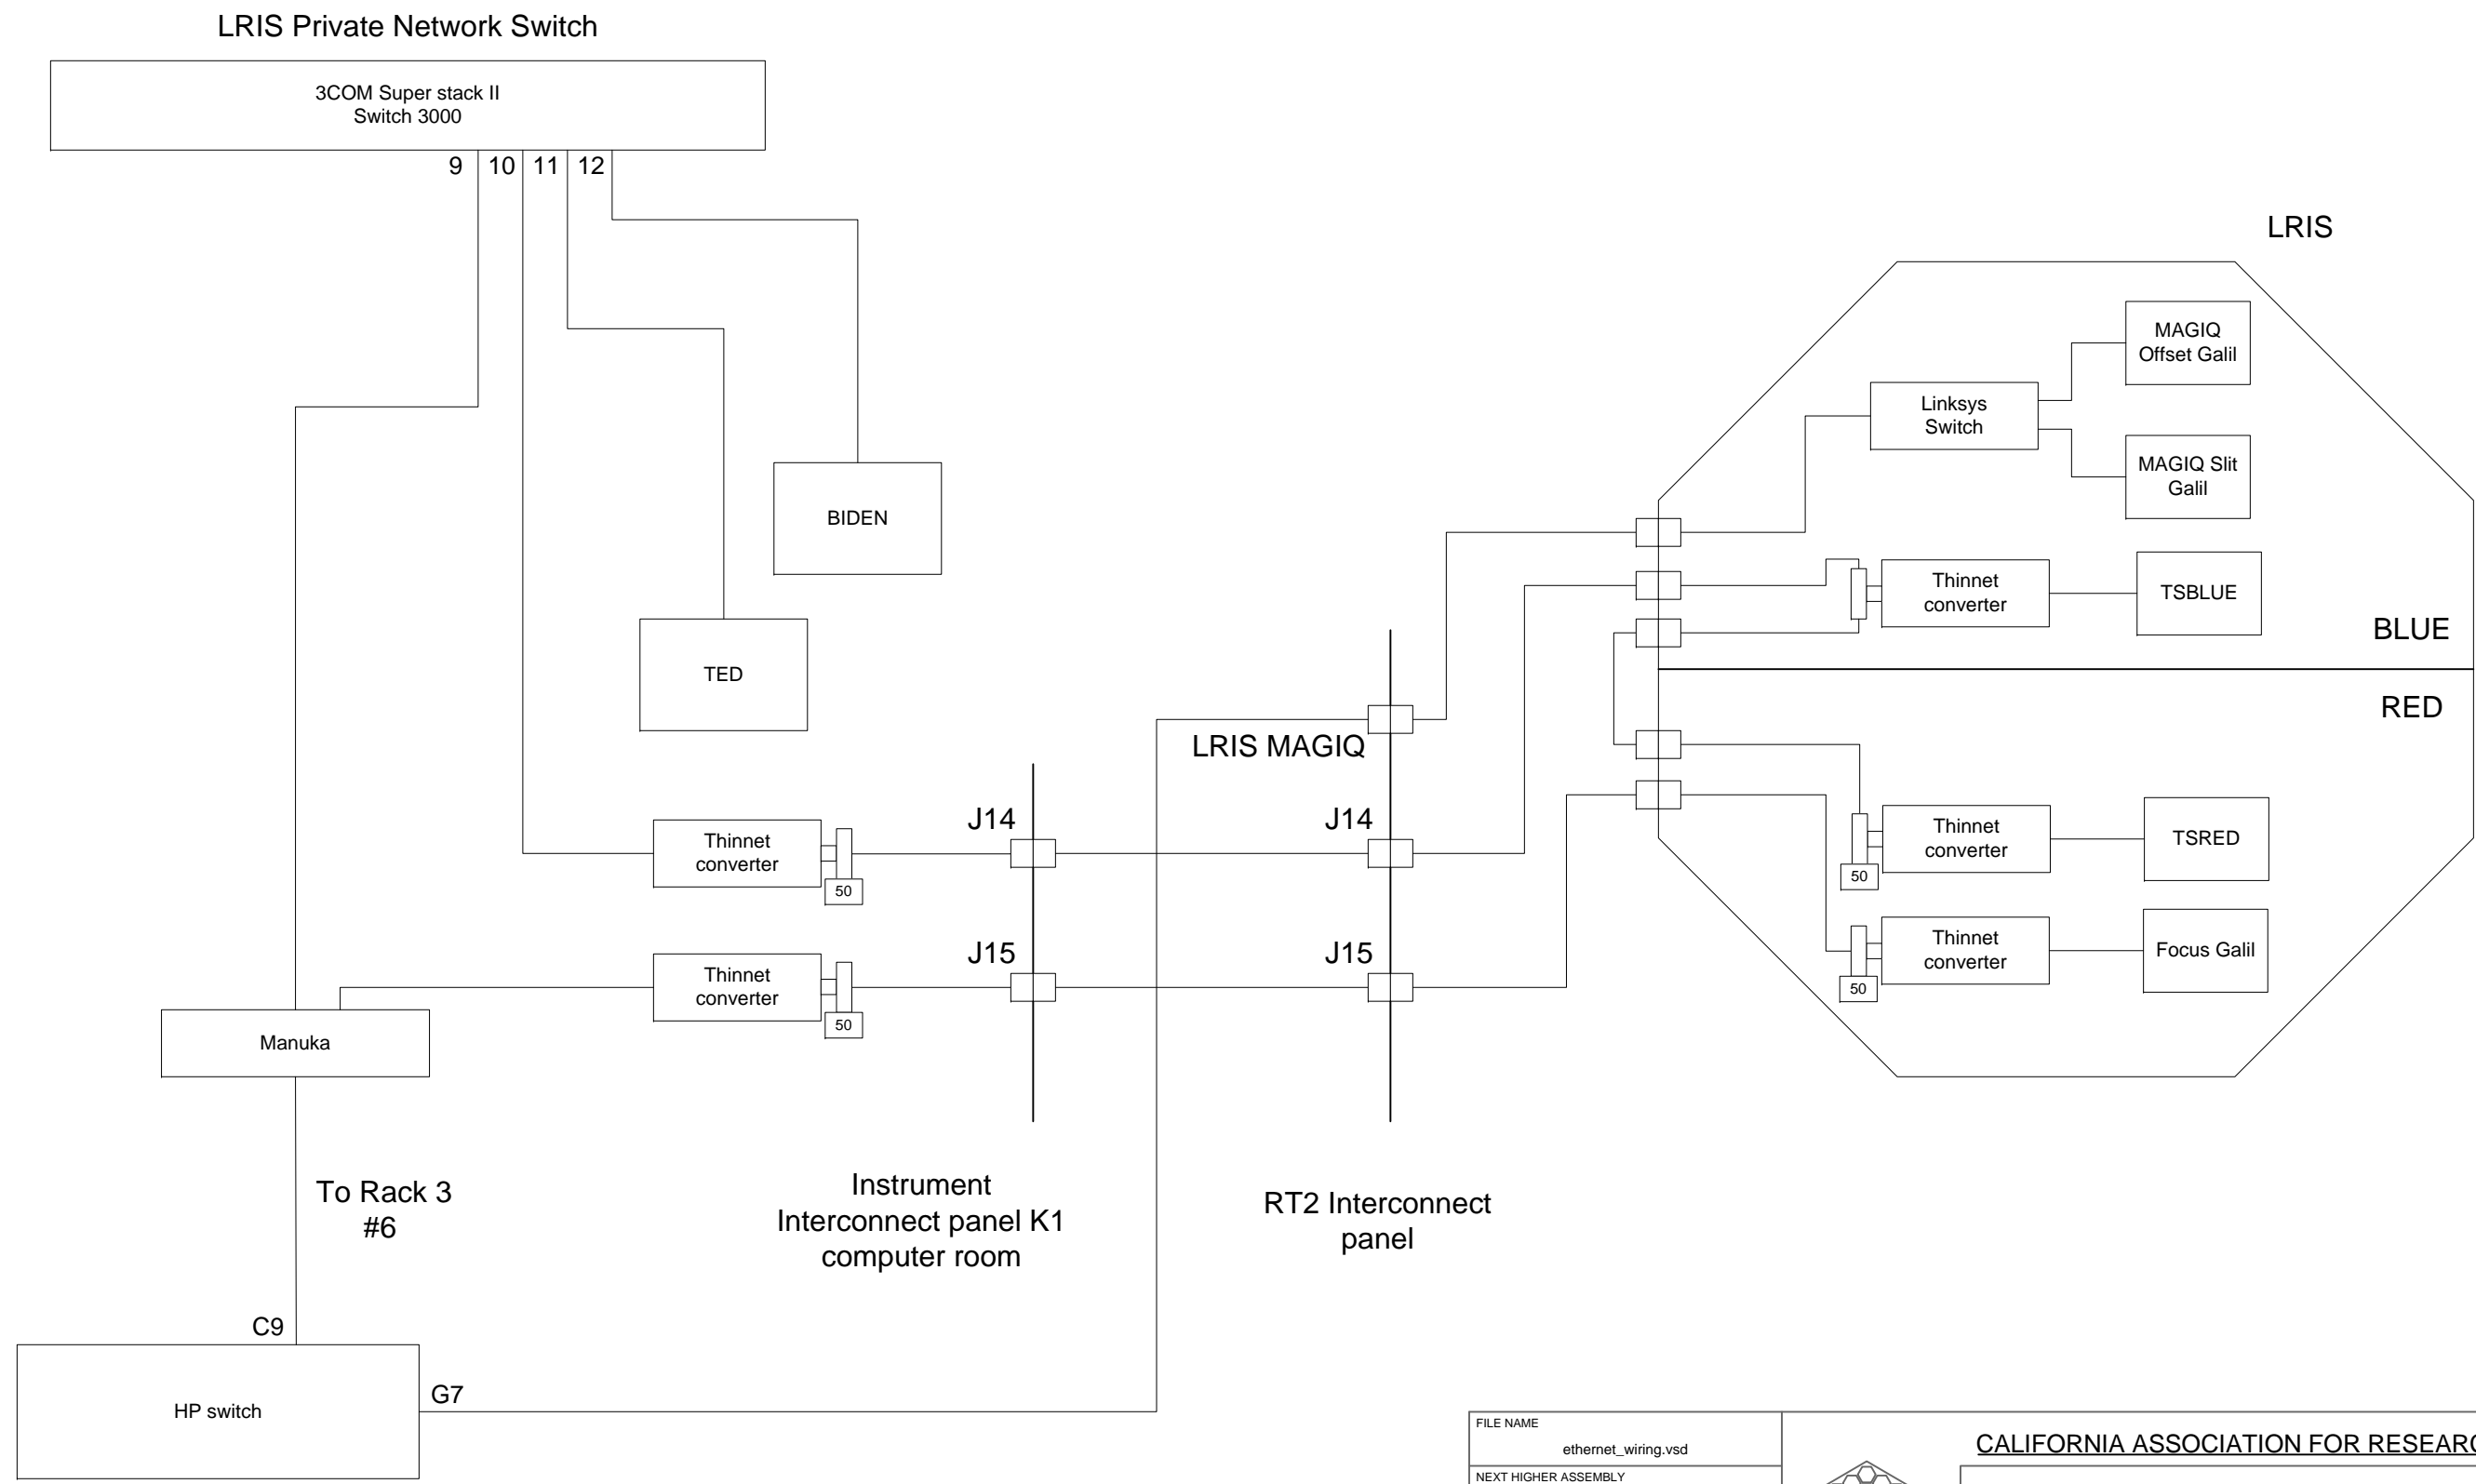

REVISIONS			
REV	DESCRIPTION	DATE	APPROVED
-	--	--	--

FILE NAME	ethernet_wiring.vsd
NEXT HIGHER ASSEMBLY	
BY / DATE	<i>dchan 9/27/2010</i>
CHECKED / DATE	
APPROVED / DATE	

CALIFORNIA ASSOCIATION FOR RESEARCH IN ASTRONOMY				
LRIS Ethernet Wiring in Telescope				
SIZE	DRAWING NUMBER	REVISION	SHEET	OF
B	XXX-XXX-XX	-	1	3

REVISIONS			
REV	DESCRIPTION	DATE	APPROVED
-	--	--	--

FILE NAME	ethernet_wiring.vsd
NEXT HIGHER ASSEMBLY	
BY / DATE	
CHECKED / DATE	<i>dchan 9/27/2010</i>
APPROVED / DATE	

CALIFORNIA ASSOCIATION FOR RESEARCH IN ASTRONOMY					
LRIS Ethernet Wiring on Deck					
SIZE	DRAWING NUMBER	REVISION	SHEET	OF	
B	XXX-XXX-XX	-	2	3	