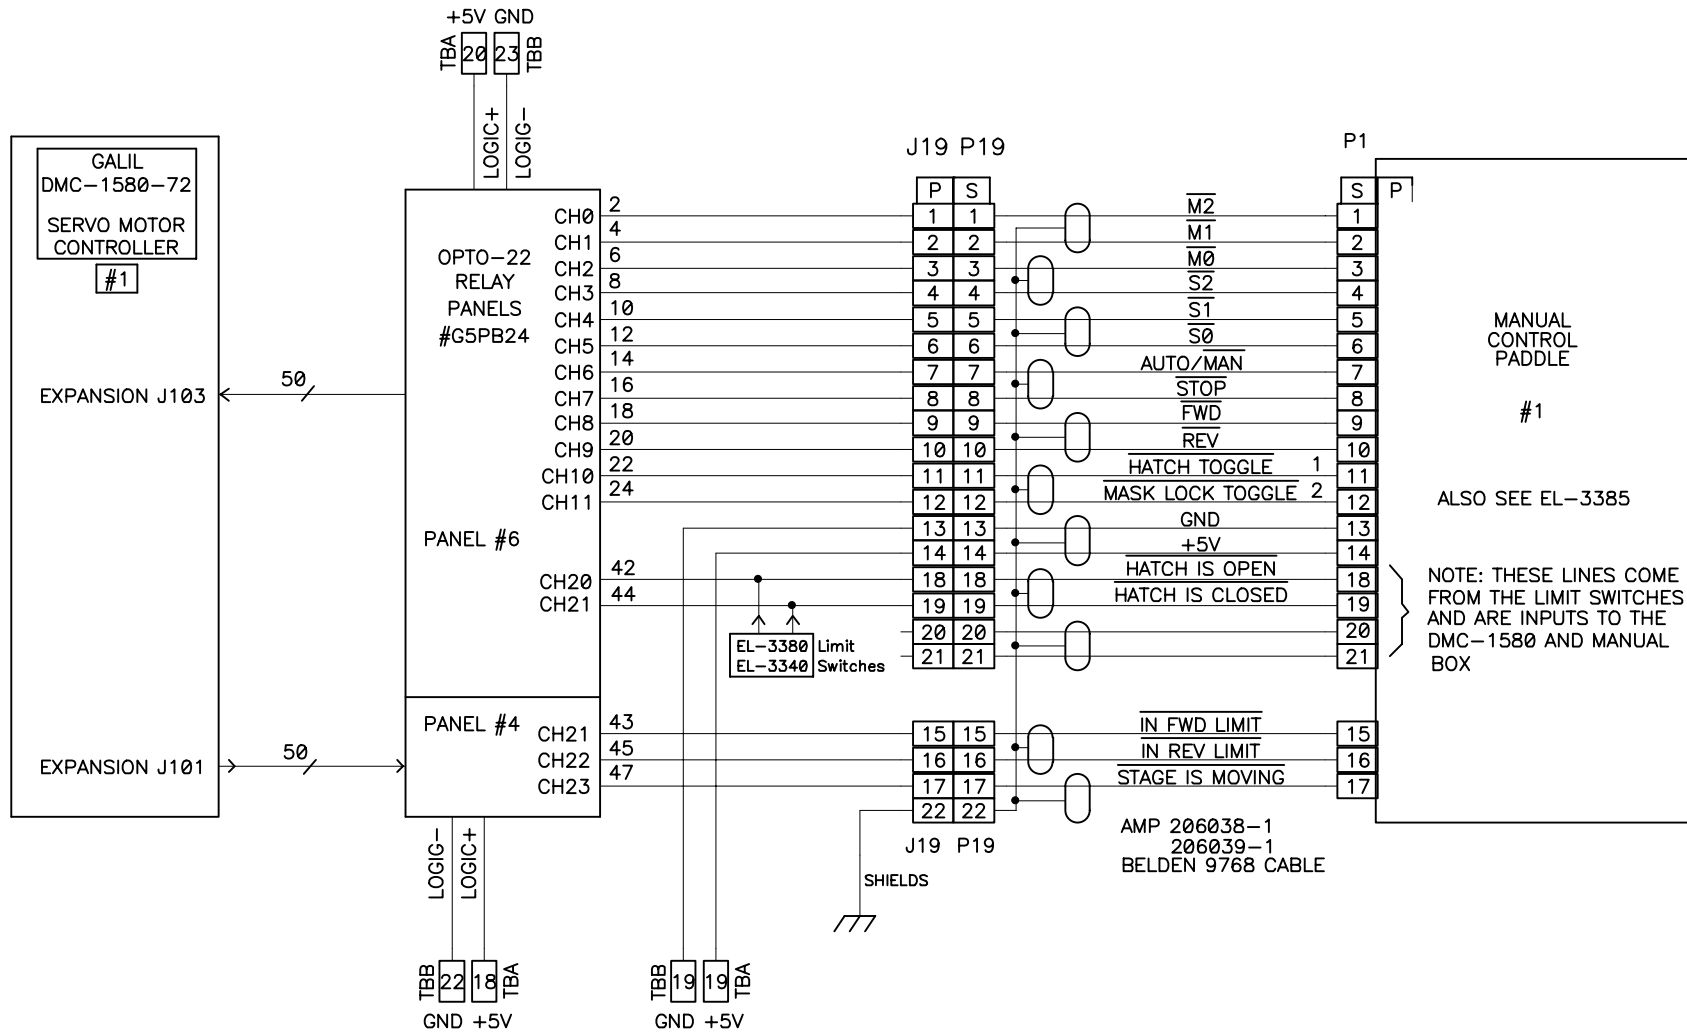

UNIVERSITY OF CALIFORNIA
LICK OBSERVATORY

MANUAL CONTROL PADDLE WIRING
ESI SPECTROGRAPH

REVISION

7/24/98 CORRECTED EXPANSION CABLE DESIGNATIONS

DES'N BY: T. Cantrall

ORIGIN DATE: 02/27/98

DWG. NO.

NUM. 1 OF 2

Last SN:

MODIFY DATE: 7/24/98

PATH: ESI\MANWIRE

REV. A

EL-3386-1L

UNIVERSITY OF CALIFORNIA
LICK OBSERVATORY

MANUAL CONTROL PADDLE WIRING
ESI SPECTROGRAPH

REVISION

7/24/98 CORRECTED EXPANSION CABLE DESIGNATIONS

DES'N BY: T. Cantrall

ORIGIN DATE: 02/27/98

DWG. NO.

NUM. 2 OF 2

Last SN:

MODIFY DATE: 7/24/98

PATH: ESI\MANWIRE

REV. A

EL-3386-1L